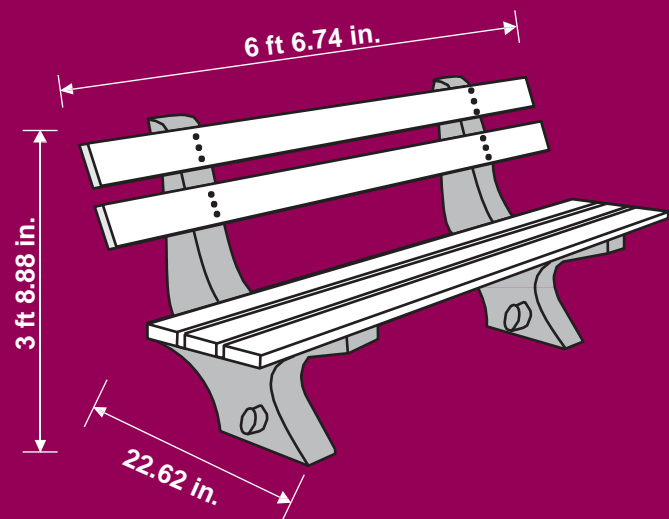

FEATURES

COLOR:

Support: Gray.

Wood strips: Mahogany or pine.

CAPACITY: Five seats.

MEASURES:

Length: 6 ft 6.74 in.

Width: 22.62 in.

Height: 3 ft 8.88 in.

Volumes, dimensions, and other measures are nominal and may vary by approximately 2%.