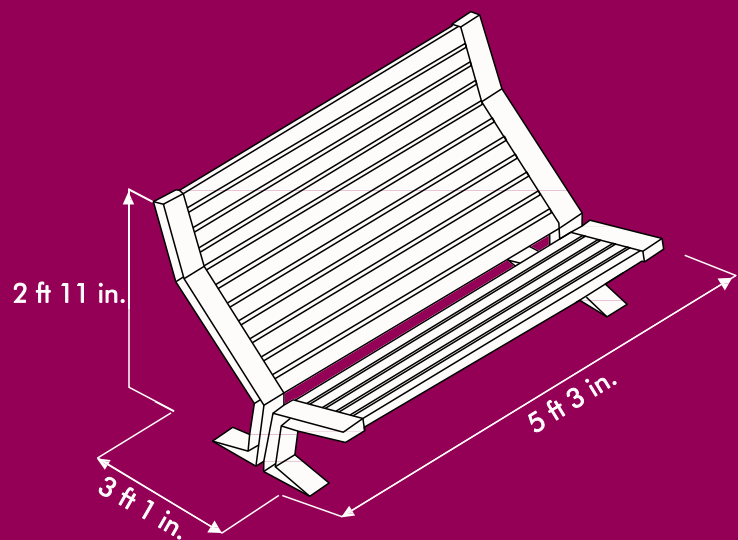

### COLOR:

**Support:** Black.

**Strips:** Recycled plastic lumber.

**CAPACITY:** Two to three people.

**WEIGHT:** 136.40 lb.

### GENERAL MEASURES:

**Length:** 5 ft 3 in.

**Width:** 3 ft 1 in.

**Height:** 2 ft 11 in.

Volumes, dimensions, and other measures are nominal and may vary by approximately 2%.