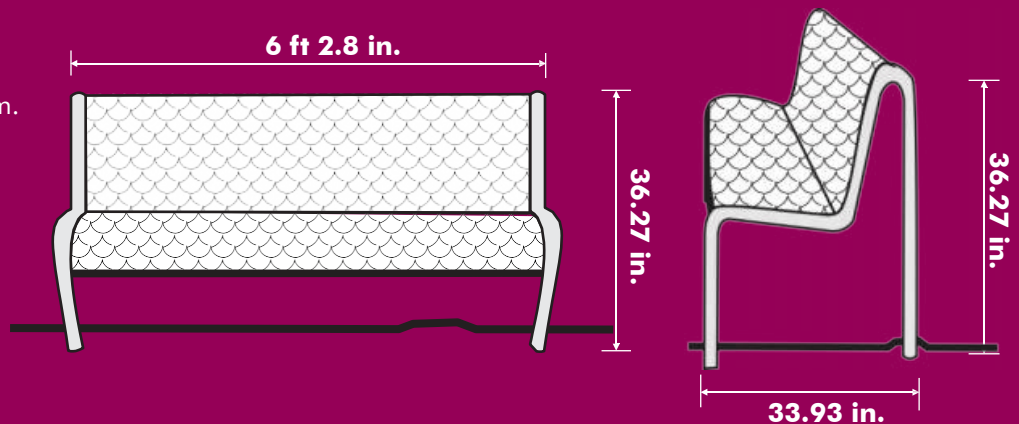

VERACRUZ STREET BENCH

DESCRIPTION

The material of the **VERACRUZ STREET BENCH** is a perforated black steel sheet and metal frame with a steel tube gauge of 18 of 1 1/2"; its color depends on the project.

FUNCTIONALITY

The **VERACRUZ STREET BENCH** fits well in green areas and parks.

- Perfect for recreational or outdoor waiting areas.
- This versatile and modern model is ideal for the outdoors.
- It fits perfectly in any part of the city.

CUSTOMIZATION

According to your needs, it can be labeled with your logo or the caption of the type of material it contains.

FEATURES

COLOR: Green, blue, and red.

CAPACITY: Five people maximum.

MEASURES:

Length: 6 ft 2.8 in.

Width: 33.93 in.

Volumes, dimensions, and other measures are nominal and may vary by approximately 2%.