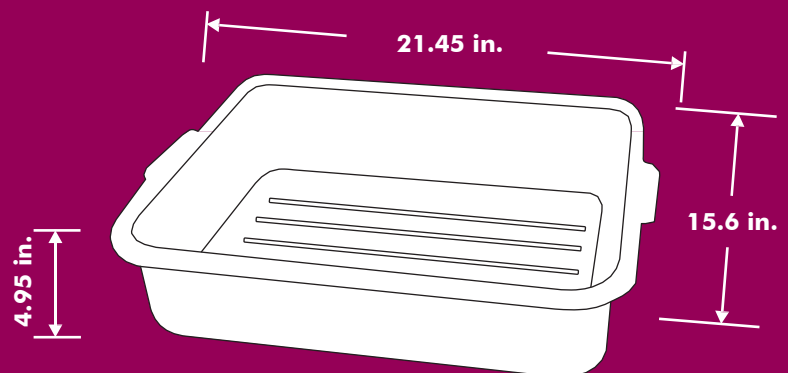

BUS TUB 604

DESCRIPTION

The material of the **BUS TUB 604** is HDPE which gathers the highest fluidity conditions and resistance to hits and breaks.

- Highly resistant to any weather conditions.
- UV protection.
- Rounded finish.
- Stackable.

FUNCTIONALITY

The **BUS TUB 604** is perfect for better management and storage of different products. It keeps food clean and fresh or on display.

CUSTOMIZATION

According to your needs, it can be labeled with your logo or the caption of the type of material it contains.

FEATURES

CAPACITY: 19.5 L (5.14 US gal)

COLOR: Gray.

MEASURES:

Length: 21.45 in.

Width: 15.6 in.

Height: 4.95 in.

Volumes, dimensions, and other measures are nominal and may vary by approximately 2%.