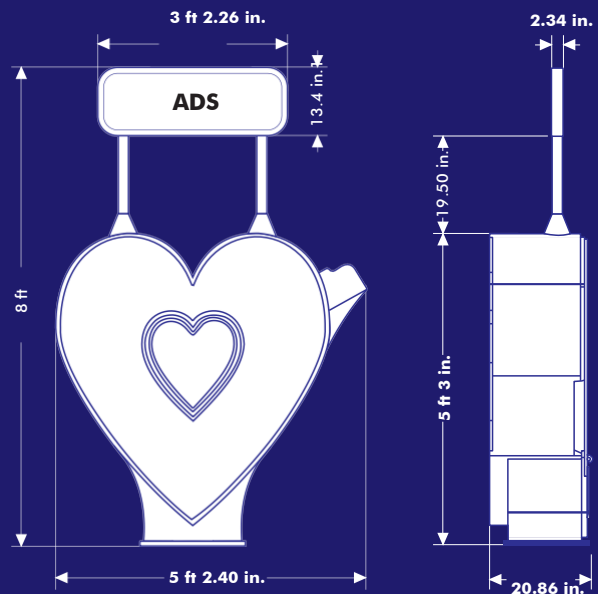

#### COLLECTING HEART MEASURES:

**Length:** 5 ft 2.40 in.

**Width:** 20.86 in.

**Total height:** 8 ft

#### LID MEASURES:

**Length:** 16.38 in.

**Width:** 15.21 in.

#### RECEIVING OPENING MEASURES:

**Length:** 7 in.

**Width:** 5.85 in.

Volumes, dimensions, and other measures are nominal and may vary by approximately 2%.

Lago Ayarza # 88-A, Bodega H-Bis, Col. San Diego Ocoyoacac, Del. Miguel Hidalgo C.P. 11290, Mexico City.