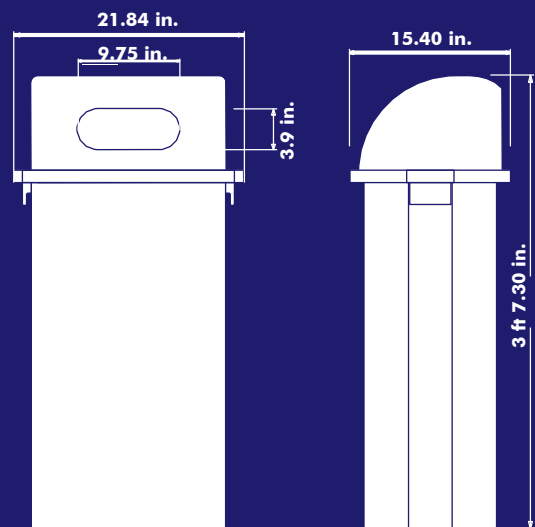

MADRID PUSH DOOR TRASH CAN

DESCRIPTION

The material of the **MADRID Push Door Trash Can** is medium-density polyethylene through a rotational molding process which gathers higher resistance to impacts and avoids deformations.

CUSTOMIZATION

According to your needs, it can be labeled with your logo or the type of material it contains.

FEATURES

CAPACITY: 140 L (36.96 US gal).

WEIGHT EMPTY: 22.88 lbs.

COLORS: Green, blue, red, gray, yellow, and orange.

MEASURES:

Length: 21.84 in.

Width: 15.40 in.

Height: 3 ft 7.30 in.

Volumes, dimensions, and other measures may vary by approximately 2%.