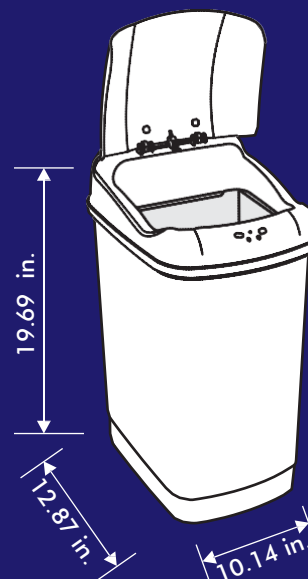

RECYCLE 1 SMART TRASH CAN

DESCRIPTION

The material of the **RECYCLE 1 Smart Trash Can** is polyethylene with an ABS lid. It uses advanced sensor technology that allows you to pass a hand or wave within 30 inches from the sensor and the lid will automatically open and close.

COLORS: Beige and red.

CAPACITY: 23 L (6 US gal).

MEASURES:

Length: 10.14 in.

Width: 12.87 in.

Height: 19.69 in.

Volumes, dimensions, and other measures may vary by approximately 2%.